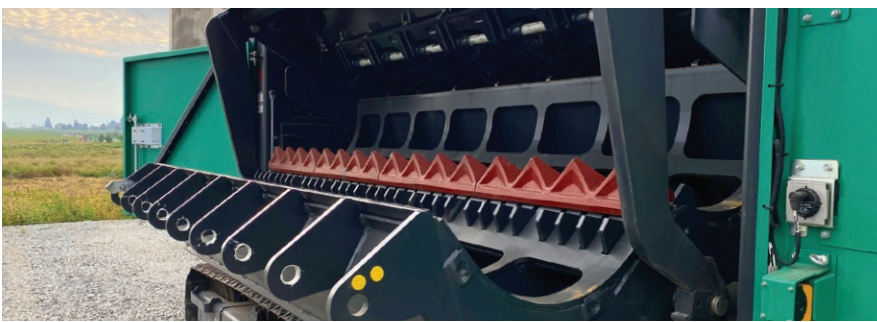

# Komptech Crambo

DUAL-SHAFT, HIGH-TORQUE  
ORGANICS AND WOOD WASTE SHREDDER

Sold and Serviced in B.C. by

**FOREMAN**  
EQUIPMENT LTD.

1-888-852-9021

It's big. Industry-leading big.

**A powerful CAT® engine, 134 teeth, and counter-rotating drums devour even the toughest wood and green waste materials.**

#### / QUICK STATS

- Make short work of green waste, wood waste, stumps, spools, and land clearing debris
- Work quickly feeding directly into an 11-foot hopper opening
- Easily swap screen baskets for variable output between 2-inch and 24-inch minus particle sizes